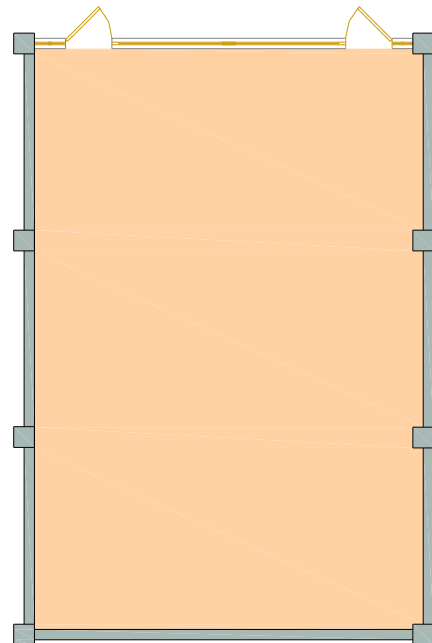

Meeting Room	sqm	Height	Theatre	Classroom	U-Shape	Banquet	Cocktail
LINDOS 120-150 P.	180	4.00	150	150	100	100	180
KAMIROS 50-60 P.	80	3.30	65	65	45	45	70

LINDOS CONFERENCE ROOM

KAMIROS CONFERENCE ROOM