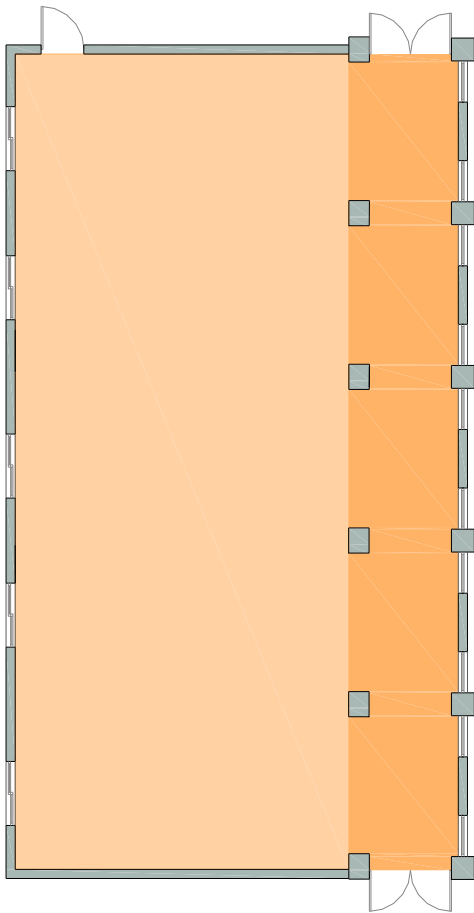

Meeting Room	sqm	Height	Theatre	Classroom	U-Shape	Banquet	Cocktail
LINDOS 120-150 P.	180	4.00	150	150	100	100	180
KAMIROS 50-60 P.	80	3.30	65	65	45	45	70

LINDOS CONFERENCE ROOM

KAMIROS CONFERENCE ROOM